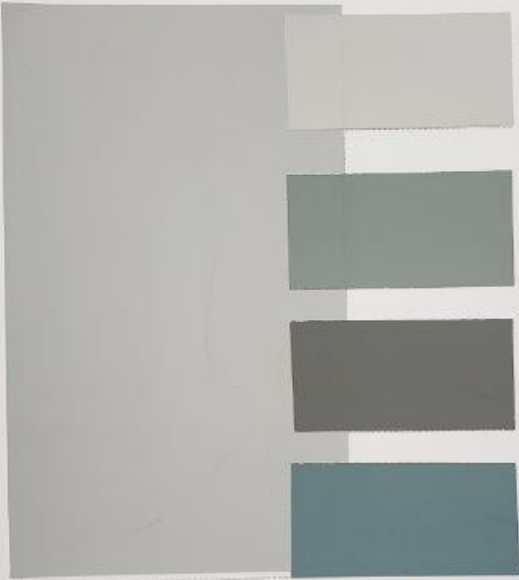

C CC-62

*Southshore Hills HOA*

A HC-172

B HC-77

C Black (2132-10)

*Southshore Hills hoa*

Stucco color HC- 169

Trim #1 AC- 25